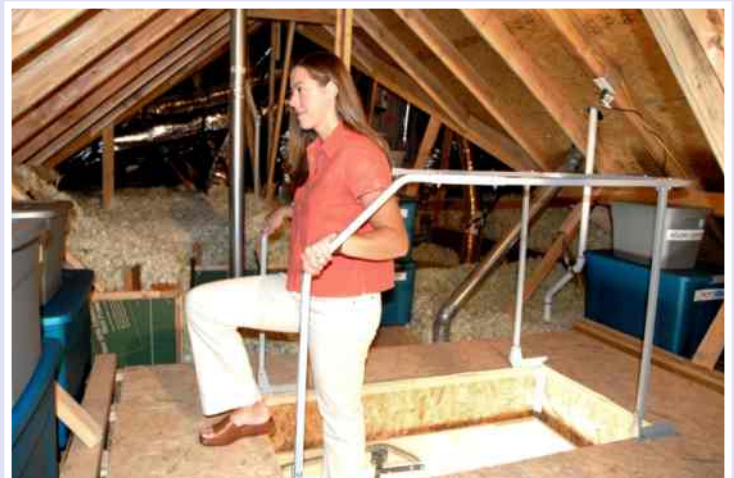

Introducing the New...

Versa-Rail™

Attic Ladder Safety Railing

Whenever you enter your attic, your unguarded ladder opening poses a serious injury hazard to you and your loved ones! **Versa Rail** provides a safety barrier to guard against falling through an unprotected attic ladder opening.

Versa Rail addresses a home safety issue that has been largely ignored until now: Building codes require safety railings on stairways and landings in the home. However, the attic ladder landing has been left unprotected by home builders and code inspectors for years. The **Versa Rail** provides a simple, low-cost solution to this problem.

In addition to guarding the opening, **Versa-Rail** provides a convenient hand railing that gives you a sense of safety & security. The sturdy grab rails steady you as you make the precarious transition from the top step to landing and vice versa.

Versa-Rail installs in just minutes, making your attic storage area safer for both you and your family members. It's a perfect job for the do-it-yourself handyman!

Problem: Entering or exiting the attic from a steep ladder is very dangerous without a hand-railing to hold onto *and* the unguarded ladder opening is a constant falling hazard while you are walking around and working in the attic!