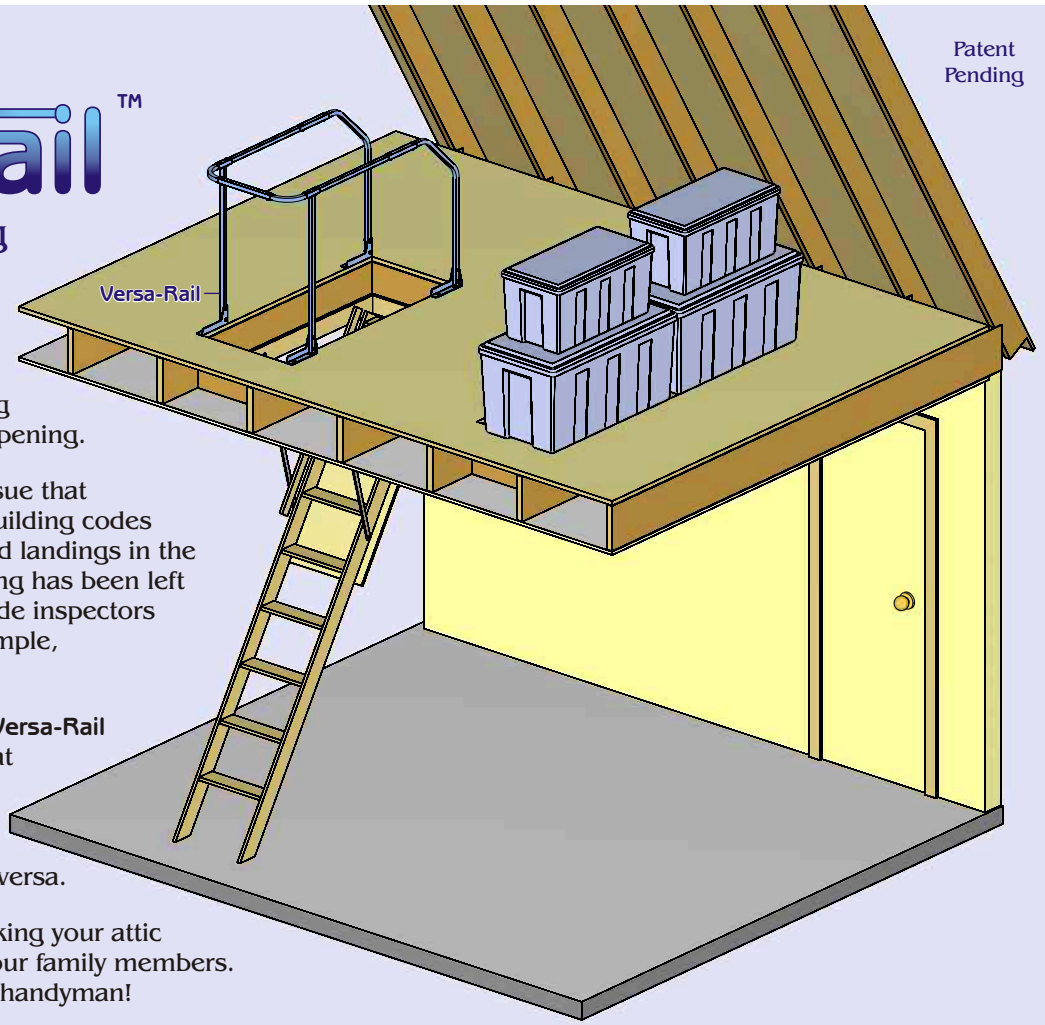

Introducing the New...

Versa-Rail™

Attic Ladder Safety Railing

Whenever you enter your attic, your unguarded ladder opening poses a serious injury hazard to you and your loved ones! **Versa Rail** provides a safety barrier to guard against falling through an unprotected attic ladder opening.

Versa Rail addresses a home safety issue that has been largely ignored until now: Building codes require safety railings on stairways and landings in the home. However, the attic ladder landing has been left unprotected by home builders and code inspectors for years. The **Versa Rail** provides a simple, low-cost solution to this problem.

In addition to guarding the opening, **Versa-Rail** provides a convenient hand railing that gives you a sense of safety & security. The sturdy grab rails steady you as you make the precarious transition from the top step to landing and vice versa.

Versa-Rail installs in just minutes, making your attic storage area safer for both you and your family members. It's a perfect job for the do-it-yourself handyman!

Problem: Entering or exiting the attic from a steep ladder is very dangerous without a hand-railing to hold onto *and* the unguarded ladder opening is a constant falling hazard while you are walking around and working in the attic!